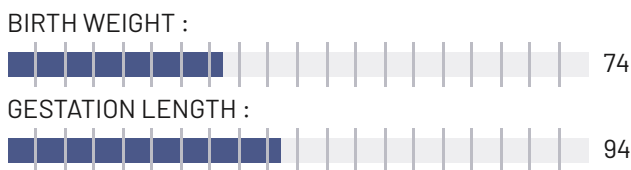

MacG
MAY '22

ROMELU PP DE FASTRE

BULL INFO:

BORN: 28-04-20
NR: BE 963576104

IDEALE BLACK BEARD PP X NABY GOLDUST
INDEX: INDEX BELGIUM

BIRTH WEIGHT

GESTATION
LENGTH

PEDIGREE INDEX