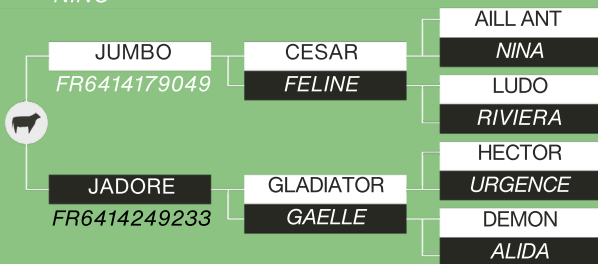

^ NINO

## BREED CHARACTER GUARANTEED

- > A perfectly balanced bull
- > Progeny show fine bones and great carcass
- > A packed pedigree full of excellent breeders