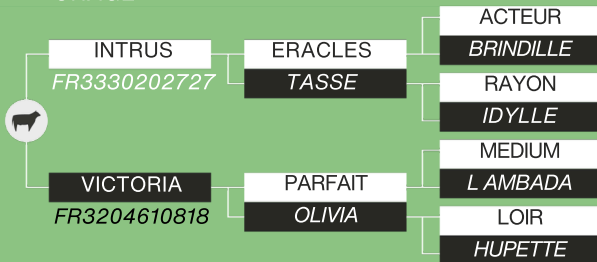

^ ORAGE

## THE COMPLETE SIRE

- > Full of breed character
- > High muscularity sire excelling for carcass traits
- > Dam Victoria is the epitome of longevity having weaned 11 calves to date

ORAGE