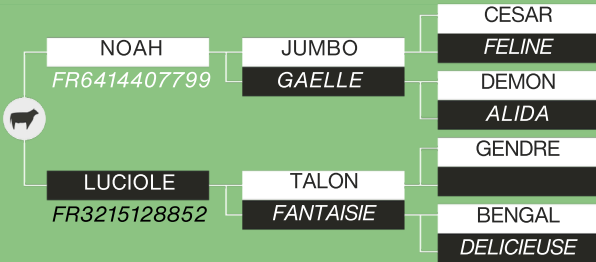

BAZADAISE

PATCHARAN

FR6414631564 07/08/2019

^ PATCHARAN

SHOW BREEDING SIRE

- > Won 1st prize at the national show 2024 'Family group championship'
- > Breeding exceptional length and size
- > A bull to breed replacement females

CALVING EASE

Calving ease in pure breed **87** 0.93

IBOVAL

Growth potential	120	0.85	
Muscular development	109	0.84	
Skeletal development	129	0.75	
Fine bones	89	0.84	
Temperament score at weaning	99	0.70	
Weaning proofs	116	0.85	
Total merit for maternal qualities	103	0.49	