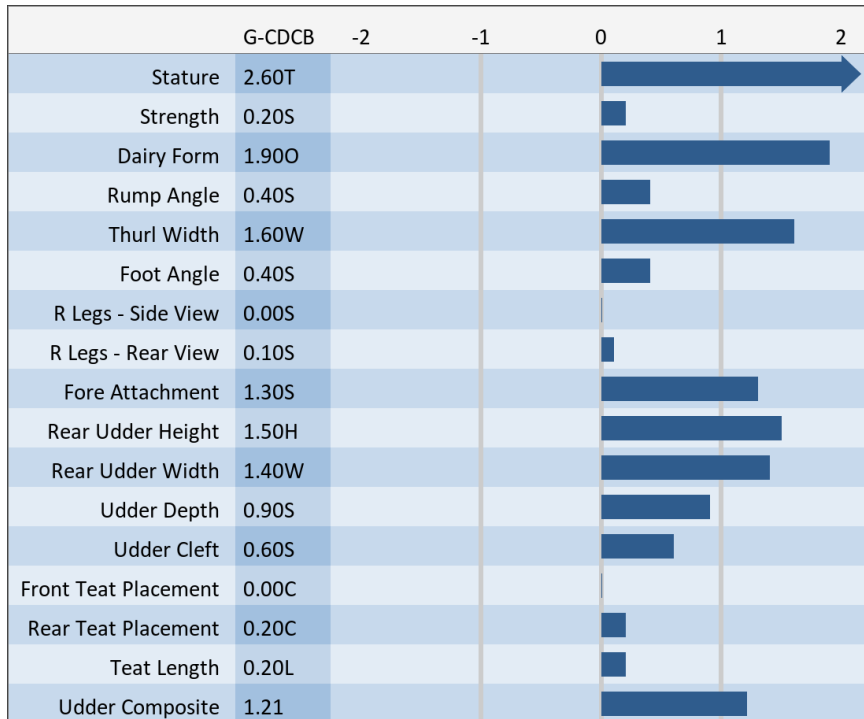

54BS583 Switzer Tals Drdvl

DOBOY ET *TM

840003133889643 aAa: 261 Beta Cas: A1A2 Kappa Casein: BB
 Born: 4/9/2017

Proven Sires

DAREDEVIL x CADENCE x ALIBABA

12/2024 G-CDCB PERFORMANCE

MILK +1001	FAT +21 / -0.10%	PROTEIN +32 / -0.01%	PPR 60
PROD. 95%R 382 DTRS/239 HRDS TYPE 94%R			
PL +1.4	UDC +1.21	SCS 3.01	TYPE +1.20
Milking Speed 104	CM\$ 234	Conception (SCR) -1.8	
Cow Livability -3.3	HCR 3.1	CCR -1.8	
CE 2.2%	NM\$ \$233	DPR -3.5	MOB +0.3

Sire: Hilltop Acres B Daredevil ET *TM
Dam: Switzer Tals Cadence Donay ET 'V86 V86 MS'
 2-02 365d 2x 28,100 4.5 1,275 3.4 966
MGS: Shiloh Brookings Cadence ET *TM
MGD: Switzer Tals Alibaba Davos 'VG86 V86 MS'
 3-04 365d 2x 30,200 4.8 1,458 3.5 1,054