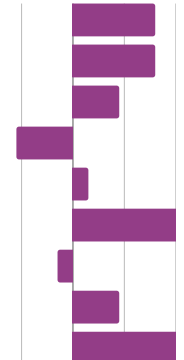

PASTEUR

FR8501738820 30/08/2019

^ PASTEUR

THE GUARANTEE OF HIGH LEVEL GENETICS

- > Very complete, well rounded bull
- > Trait leader for muscle growth
- > A superb example of the breed

TAGADA

CALVING EASE

Calving ease in pure breed	101	0.99
Calving abilities	112	0.58

IBOVAL

Growth potential	116	0.98
Muscular development	116	0.99
Skeletal development	109	0.98
Fine bones	89	0.98
Temperament score at weaning	103	0.96
Weaning proofs	131	0.98
Suckling abilities	97	0.52
Maternal effect on weaning weight	109	0.98
Total merit for maternal qualities	122	0.52

BEEF ABILITIES YOUNG CATTLE IN FARM

Carcass growth	107	0.81
Carcass conformation	99	0.77
Total merit for beef abilities in farm	106	0.81
Economic proof for beef abilities	18€	