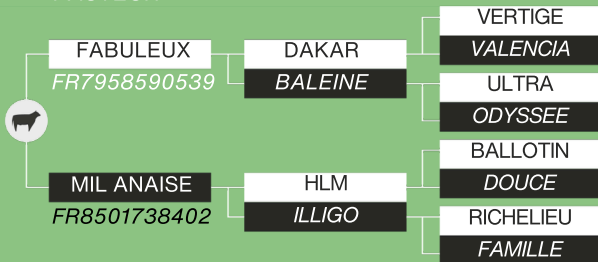

PASTEUR

FR8501738820 30/08/2019

^ PASTEUR

THE GUARANTEE OF HIGH LEVEL GENETICS

- > Very complete, well rounded bull
- > Trait leader for muscle growth
- > A superb example of the breed

TAGADA

CALVING EASE

Calving ease in pure breed	101	0.99
Calving abilities	112	0.58

IBOVAL

Growth potential	116	0.98
Muscular development	116	0.99
Skeletal development	109	0.98
Fine bones	89	0.98
Temperament score at weaning	103	0.96
Weaning proofs	131	0.98
Suckling abilities	97	0.52
Maternal effect on weaning weight	109	0.98
Total merit for maternal qualities	122	0.52

BEEF ABILITIES YOUNG CATTLE IN FARM

Carcass growth	107	0.81
Carcass conformation	99	0.77
Total merit for beef abilities in farm	106	0.81
Economic proof for beef abilities	18€	