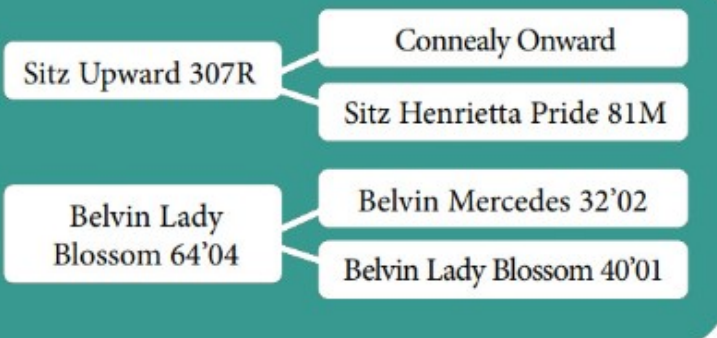

BALLYART TOPGUN

372218678050309

25/03/2020

AA1902

ANGUS

MEADOW QUALITY

LIVESTOCK TRADING SINCE 1975

CALVING EASE