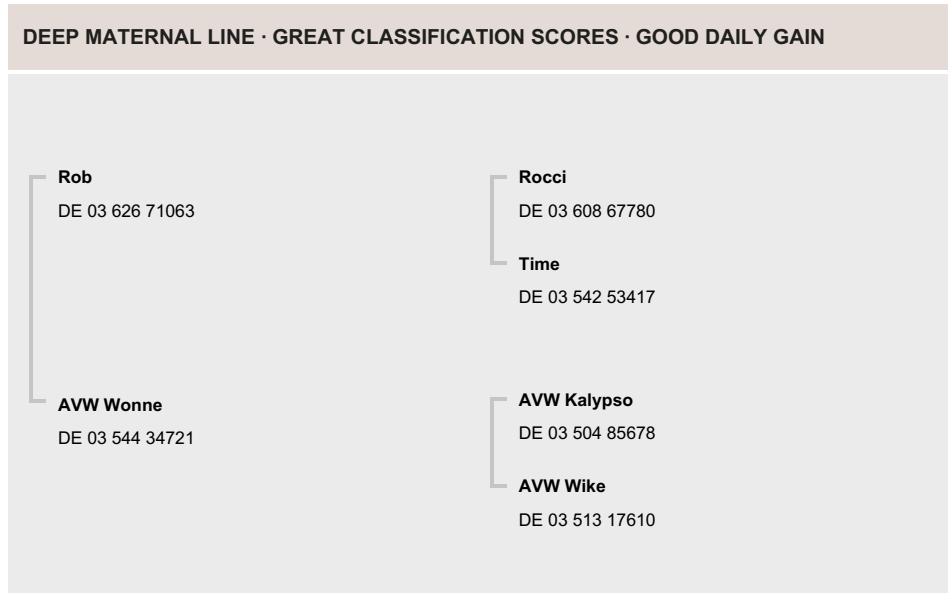

ROBALD

DEU 000362769499 • German Reg. No. 10.204891

born: 11/21/2021

Breeder: Christian Ohse-Kettig, Boimstorf, Germany

Angus

Breeding Qualification	7 / 8 / 7
Type / Conformation / Skeleton	
Birth weight	45 kg
Average daily gain	1370 g / 1250 g
(200 days / 365 days)	
RZF Total Merit Index Beef	98
Rel. 69%	
Bull Index Average daily gain	94
(365 days)	
Bull Index Conformation	100
(365 days)	
Calving Ease	
(% of unassisted births / no. of offspring)	
Crossbred offsprings	- / -
Purebred offspring	- / -