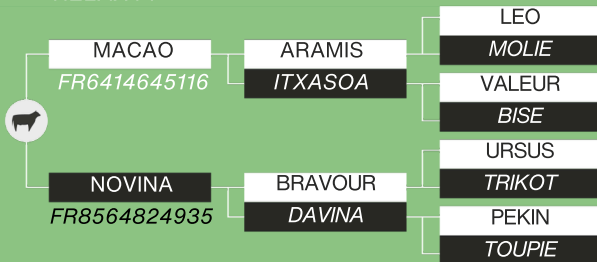

^ RELAX PP

POLLED AND PERFORMANCE

- > Consistently breeding progeny with length and growth
- > Highly functional with great legs and locomotion

RELAX PP

CALVING EASE

Calving ease in pure breed	97	0.95	
Calving abilities	87	0.51	

IBOVAL

Growth potential	94	0.70	
Muscular development	103	0.75	
Skeletal development	95	0.71	
Fine bones	113	0.65	
Temperament score at weaning	102	0.53	
Weaning proofs	91	0.70	
Suckling abilities	94	0.48	
Maternal effect on weaning weight	91	0.70	
Total merit for maternal qualities	86	0.48	

BEEF ABILITIES YOUNG CATTLE IN FARM

Carcass growth	95	0.61	
Carcass conformation	111	0.61	
Total merit for beef abilities in farm	102	0.61	
Economic proof for beef abilities	5€		