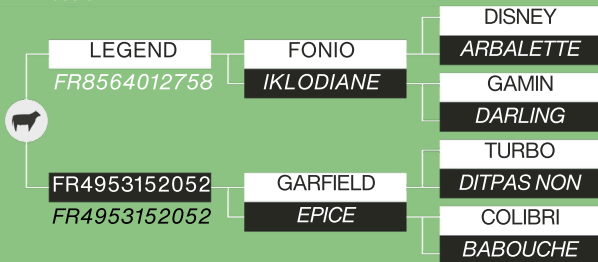

^ RTT

THE ALL ROUND PACKAGE

- > Very easily calved bull-suitable for pedigree maidens
- > Progeny display excellent muscle development - width & shape
- > Exceptional skeletal development

UPSILONNE

CALVING EASE

Calving ease in pure breed	110	0.98	
Calving abilities	100	0.52	

IBOVAL

Growth potential	108	0.88	
Muscular development	104	0.95	
Skeletal development	107	0.90	
Fine bones	102	0.88	
Temperament score at weaning	102	0.77	
Weaning proofs	119	0.88	
Suckling abilities	98	0.54	
Maternal effect on weaning weight	104	0.88	
Total merit for maternal qualities	112	0.54	

BEEF ABILITIES YOUNG CATTLE IN FARM

Carcass growth	107	0.77	
Carcass conformation	101	0.72	
Total merit for beef abilities in farm	107	0.77	
Economic proof for beef abilities	22€		