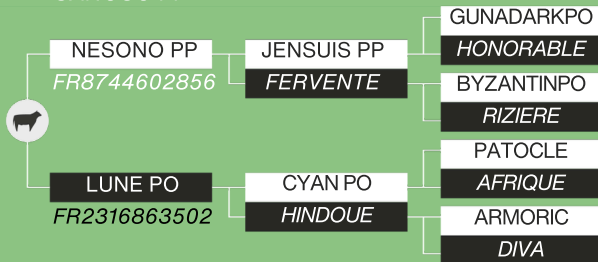

SANOSO PP

MYOSTATIN - F94L / F94L

FR2320134955 15/01/2021

^ SANOSO PP

BALANCED POLLED SIRE

- > Son of the exceptional polled sire 'Nesono PP'
- > Lovely balance of growth and muscle
- > Set to leave his mark on any herd used in

SANOSO PP

CALVING EASE

Cross breed Calving ease	106	0.99	
Calving ease in pure breed	101	0.89	
Calving abilities	99	0.53	

IBOVAL

Growth potential	103	0.84	
Muscular development	109	0.79	
Skeletal development	90	0.83	
Fine bones	109	0.75	
Temperament score at weaning	103	0.66	
Weaning proofs	107	0.84	
Suckling abilities	96	0.57	
Maternal effect on weaning weight	100	0.84	
Total merit for maternal qualities	103	0.57	

BEEF ABILITIES YOUNG CATTLE IN FARM

Carcass growth	94	0.74	
Carcass conformation	104	0.75	
Total merit for beef abilities in farm	97	0.74	
Economic proof for beef abilities	-10€		