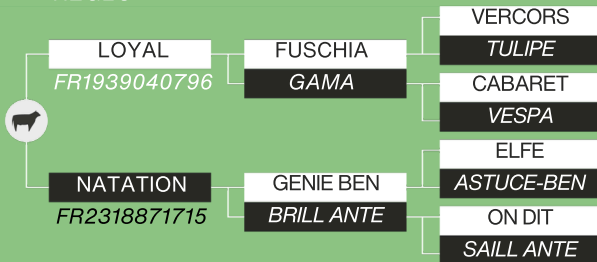

## REGLO

MYOSTATIN - F94L / F94L

FR2320129608 23/07/2020

^ REGLO

## THE CALVING EASE SPECIALIST

- > Son of the famous Loyal
- > Excellent carcass traits

REGLO