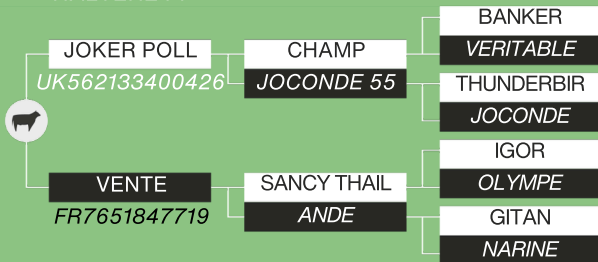

## MATERNAL MASTER TO START POLLED BREEDING

- > Milk, fertility & longevity
- > Excellent growth potential

???