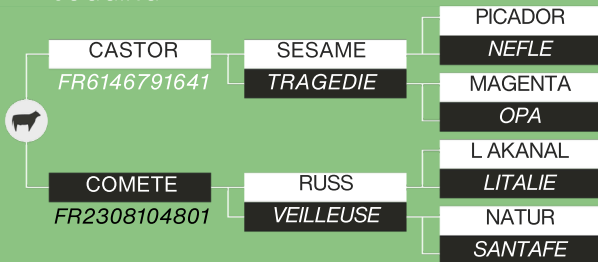

JOGGING

MYOSTATIN - / -

FR2314105145 17/10/2014

^ JOGGING

THE EASY CALVING SIRE

- > Combination of two legendary bulls Castor x Russ
- > Easily calved and suitable for pedigree maidens
- > Excellent conformation paired with breed quality

OSIRIS

CALVING EASE

| | | | |
|----------------------------|------------|------|--|
| Cross breed Calving ease | 112 | 0.96 | |
| Calving ease in pure breed | 113 | 0.99 | |
| Calving abilities | 95 | 0.98 | |