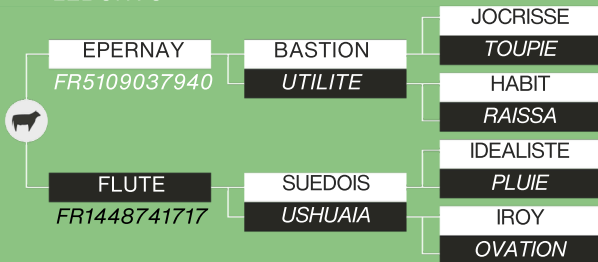

LEBONVO

MYOSTATIN - / -

FR1423175165 09/11/2015

Gejpt

^ LEBONVO

A SIRE WITHOUT COMPROMISE

- > High milk potential with muscle
- > Growth potential
- > Functional abilities

ODINA

CALVING EASE

Cross breed Calving ease	105	0.93	
Calving ease in pure breed	105	0.99	
Calving abilities	107	0.98	

IBOVAL

Growth potential	110	0.99	
Muscular development	106	0.99	
Skeletal development	103	0.99	
Fine bones	102	0.99	
Weaning proofs	115	0.99	
Suckling abilities	104	0.98	
Maternal effect on weaning weight	112	0.99	
Total merit for maternal qualities	113	0.99	

BEEF ABILITIES YOUNG CATTLE IN FARM

Carcass growth	114	0.99	
Carcass conformation	106	0.99	
Total merit for beef abilities in farm	115	0.99	
Economic proof for beef abilities	50€		