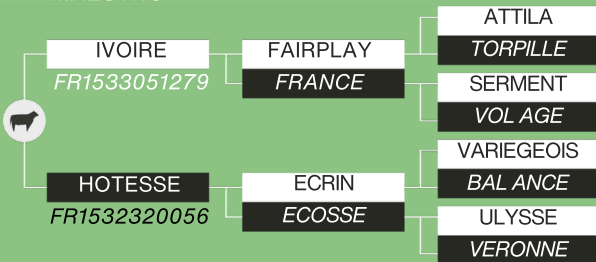

MAESTRO

FR1536075450 27/01/2016

^ MAESTRO

THE REPLACEMENT SIRE

- > Excellent maternal abilities
- > Great skeletal development
- > Fine example of the breed

CALVING EASE

Calving ease in pure breed **82** 0.97

IBOVAL

Growth potential	106	0.93	
Muscular development	100	0.92	
Skeletal development	122	0.92	
Fine bones	101	0.91	
Temperament score at weaning	101	0.86	
Weaning proofs	97	0.93	
Suckling abilities	111	0.65	
Maternal effect on weaning weight	115	0.93	
Total merit for maternal qualities	105	0.65	

BEEF ABILITIES YOUNG CATTLE IN FARM

Carcass growth	110	0.82	
Carcass conformation	100	0.83	
Total merit for beef abilities in farm	108	0.82	
Economic proof for beef abilities	26€		