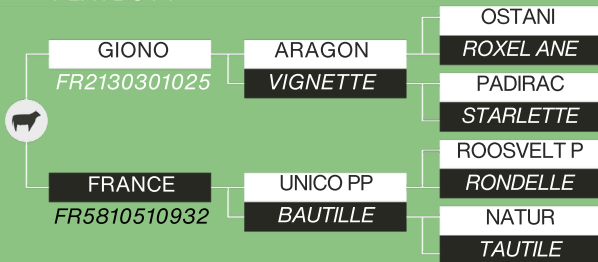

# PLAYBOY P

MYOSTATIN - / -

FR5813019764 02/01/2019

^ PLAYBOY P

## THE MODERN POLLED SIRE

- > Combination of two consistently producing bloodlines GIONO x UNICO PP
- > Bringing volume, breed quality and pelvis to your herd

TOILE P