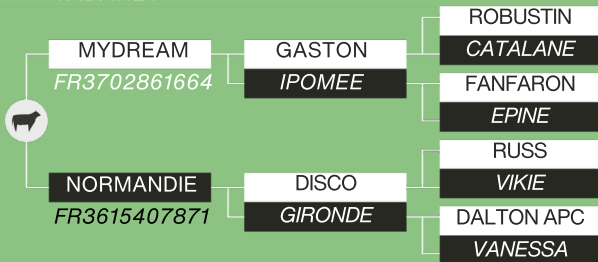

# TABARLY

MYOSTATIN - F94L / -

FR3615832681 01/01/2022

^ TABARLY

## THE MODERN CHAROLAIS

- > High muscle sire
- > Fast growing and early developing progeny
- > Weighed and impressive 1132kg at 30 months old

VICKY