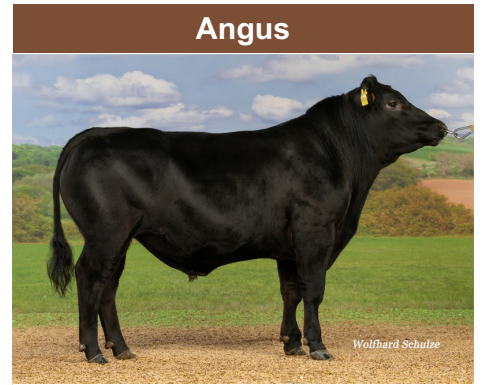

IE 191198950688

Abberton Eminem M285

UK 302297200285

Goulding Patriot Graceful

IE 191198920454

HEU Tilda

DE 03 641 39543

OEA Stepp

DE 03 597 60604

Theda

DE 03 590 73529

Breeding Qualification	- / - / -
Type / Conformation / Skeleton	
Birth weight	- kg
Average daily gain	822 g / 1042 g
(200 days / 365 days)	
RZF Total Merit Index Beef	98
Rel. 66%	
Bull Index Average daily gain	97
(365 days)	
Bull Index Conformation	102
(365 days)	
Calf weight (kg)	-
Calf revenue (€)	-
Gestation length (days)	-
Calving Ease	
(% of unassisted births / no. of offspring)	
Crossbred offsprings	- / -
Purebred offspring	- / -